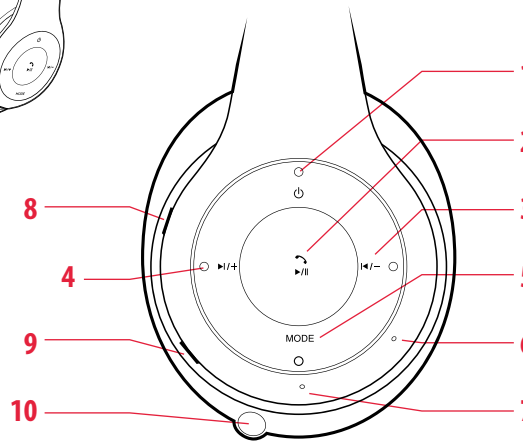

FOREVER

WIRELESS HEADPHONES  
MUSIC SOUL

BHS-300

High resolution wireless headphones Music Soul.

1. power switch
2. play/stop, answer/reject call
3. next track / volume +
4. previous track/volume -
5. mode
6. LED indicator
7. microphone
8. mini USB input
9. microSD card slot
10. AUX slot

available in colours:  

SPECIFICATION

**Bluetooth:** 4.2  
**Driver:** 40 mm  
**Frequency response:** 20 Hz - 20 kHz  
**Transmission power:** 0,32 cBm  
**Range:** 10 m

**Battery:** 400 mAh lithium-ion  
**Playing time:** up to 8-10 h  
**Standby time:** up to 180 h  
**Charging time:** up to 1,5 h  
**Packaging size:** 213×200×87 + (hanger) 20 mm

SET CONTENTS

BHS-300 Wireless headphones, micro USB cable, AUX cable

\*Times given above are maximum and depend on many factors (e.g., ambient temperature)