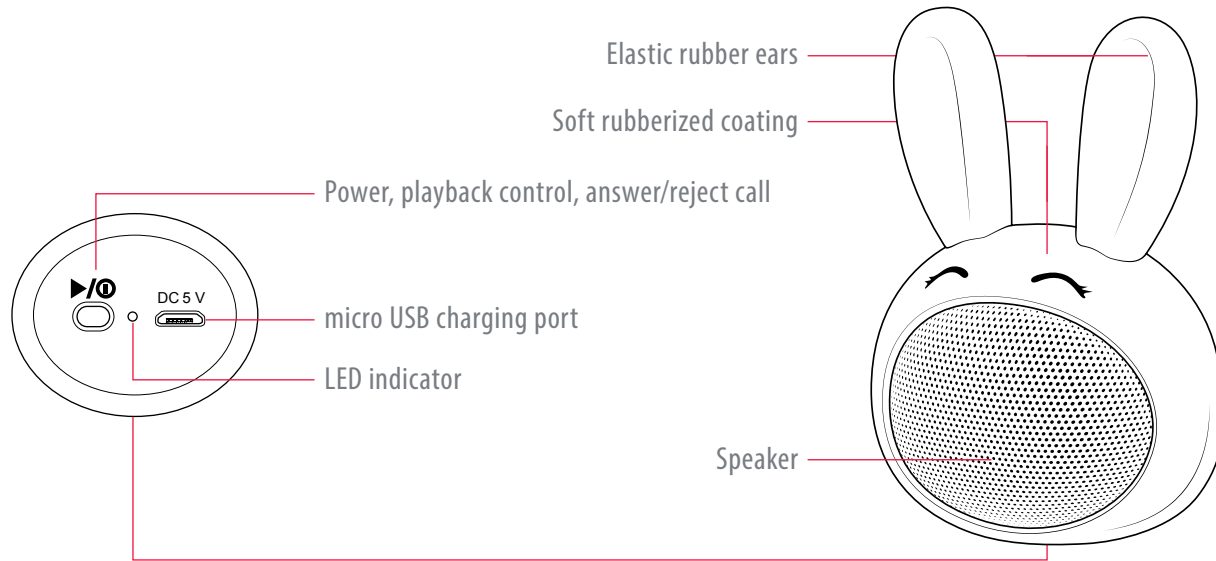

# sweet animal

Bluetooth Speaker ABS-100

Bluetooth speaker with the TWS function is part of the The Sweet Animals music orchestra, which will always play in your rhythm!

## SPECIFICATION

**Speaker power:** 3 W

**Frequency:** 100 Hz - 20 000 Hz

**Battery:** built-in, 400 mAh

**Input:** micro USB, 5 V DC

**Bluetooth:** 4.1

**Working time:** up to 6 h

**Charging time:** 2 h

**Signal-to-noise ratio:** >80 db

**Speaker diameter:** 40 mm

**Dimensions:** 75 x 64 x 103,5 mm

## SET CONTENTS

ABS-100 Sweet Animal Bluetooth Speaker, micro USB cable

\*Times given above are maximum and depend on many factors (e.g., ambient temperature)