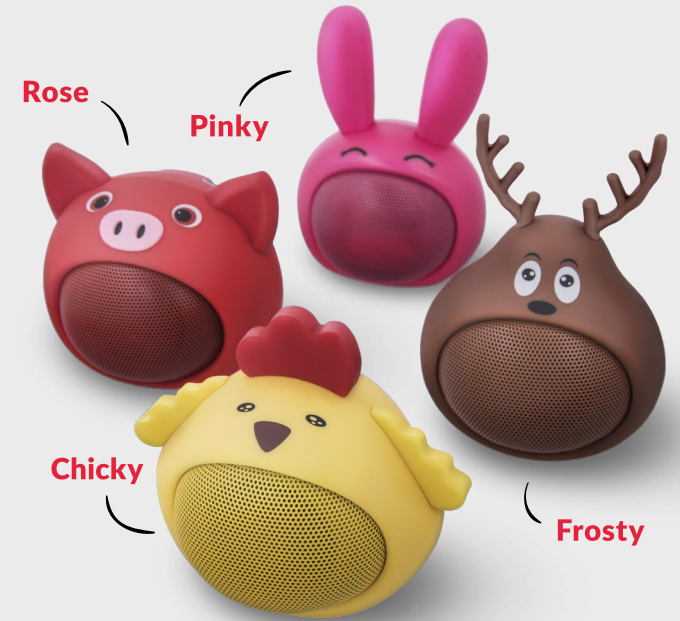

# sweet animal

Bluetooth Speaker ABS-100

Bluetooth speaker with the TWS function is part of the The Sweet Animals music orchestra, which will always play in your rhythm!

## SPECIFICATION

**Speaker power:** 3 W

**Frequency:** 100 Hz - 20 000 Hz

**Battery:** built-in, 400 mAh

**Input:** micro USB, 5 V DC

**Bluetooth:** 4.1

**Working time:** up to 6 h

**Charging time:** 2 h

**Signal-to-noise ratio:** >80 db

**Speaker diameter:** 40 mm

**Dimensions:** 75 x 64 x 103,5 mm

## SET CONTENTS

ABS-100 Sweet Animal Bluetooth Speaker, micro USB cable

\*Times given above are maximum and depend on many factors (e.g., ambient temperature)