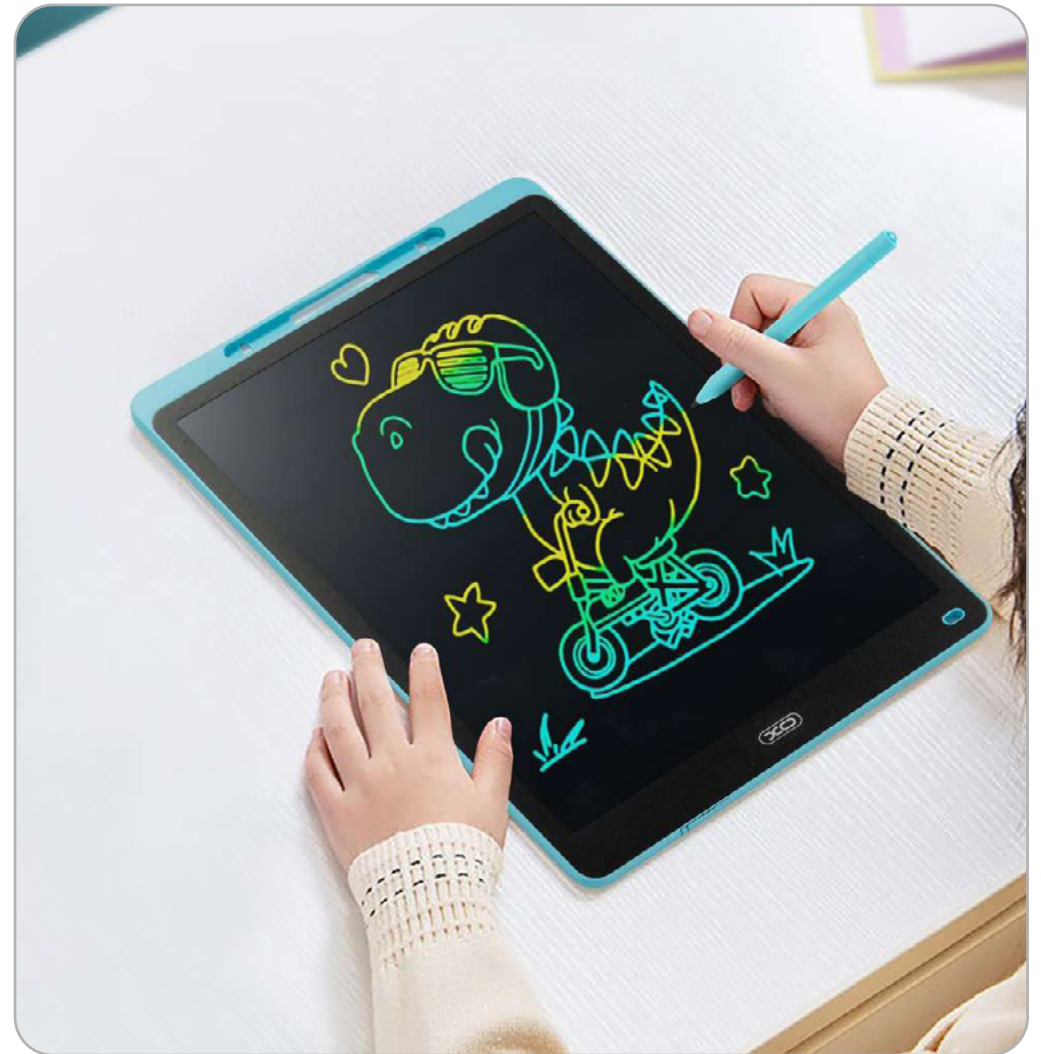

BLUETOOTH SPEAKER BLACK

MODEL:F38 INDEX:GSM169998

SMARTWATCH AMOLED BLACK

MODEL:J6 INDEX:GSM180236

**WRITING TABLET LCD
BLUE**

MODEL:V02 INDEX:GSM182496

CATEGORY

 **DEVIA**