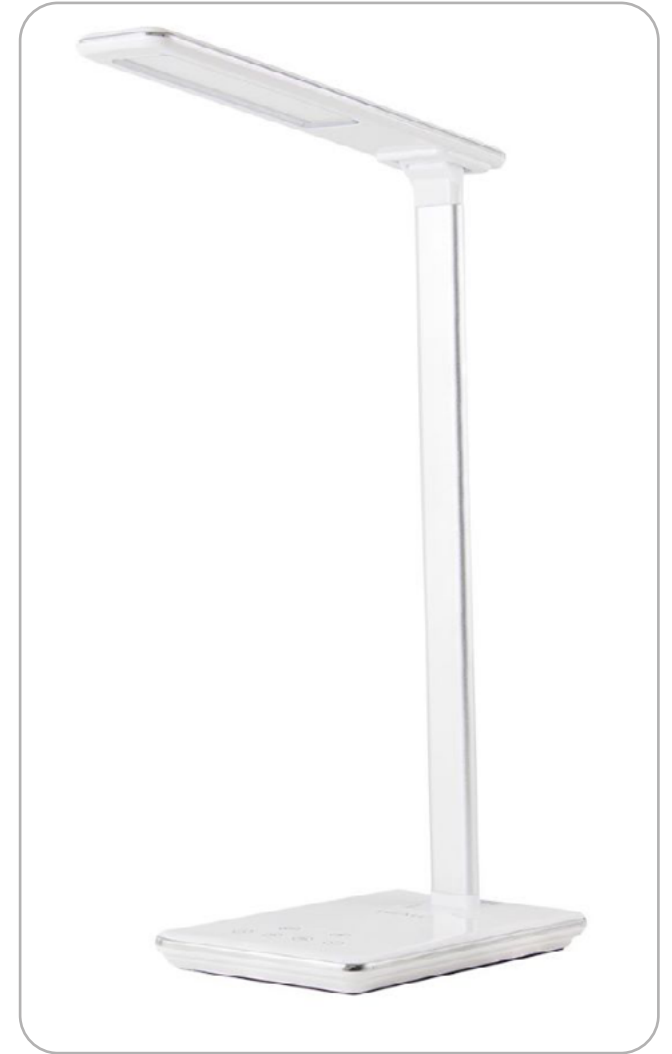

**SMARTWATCH MOTIVE 9 GRAY
AMOLED**

MODEL:SW900 INDEX:GSM176018

CATEGORY

huslog

LAMP WITH WIRELESS CHARGER

MODEL:OW-3912 INDEX:AGDAOHUS100007

EXTENSION CORD WITH 3 SOCKETS WHITE

MODEL:EMX-190224 INDEX:AGDAOHUS100012