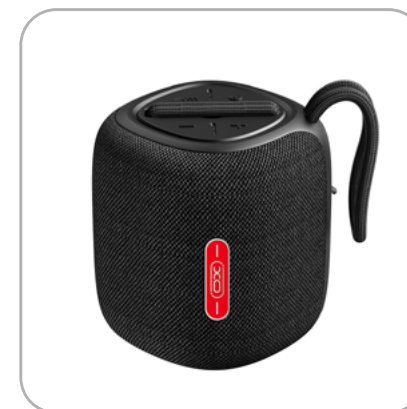

MODEL:CE23 INDEX:GSM17680

**WALL CHARGER PD 30W 1x USB-C
PURPLE-WHITE + CABLE USB-C -
LIGHTNING**

MODEL:CE18 INDEX:GSM176794

ANTI LOSS BLUETOOTH LOCATOR

MODEL:LP01 INDEX:GSM177906

CLOTHES STEAMER 1500W

MODEL:CF3 INDEX:GSM171549

BLUETOOTH SPEAKER BLACK

MODEL:F38 INDEX:GSM169998

SMARTWATCH AMOLED BLACK

MODEL:J6 INDEX:GSM180236

**WRITING TABLET LCD
BLUE**

MODEL:V02 INDEX:GSM182496

CATEGORY

 **DEVIA**