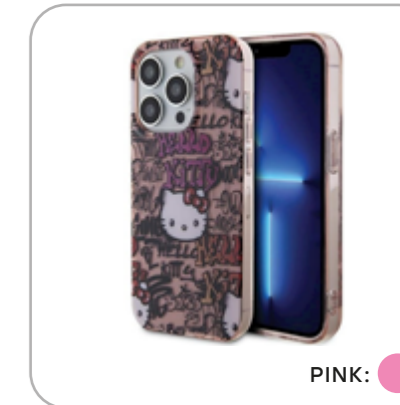

PINK: ●

**CASE HELLO KITTY
GRAFFITI**

Index:

BRA100536 iPhone 15 Pro 6.1"
BRA100542 iPhone 15 / 14 / 13 6.1"
BRA100548 iPhone 15 Pro Max 6.7"