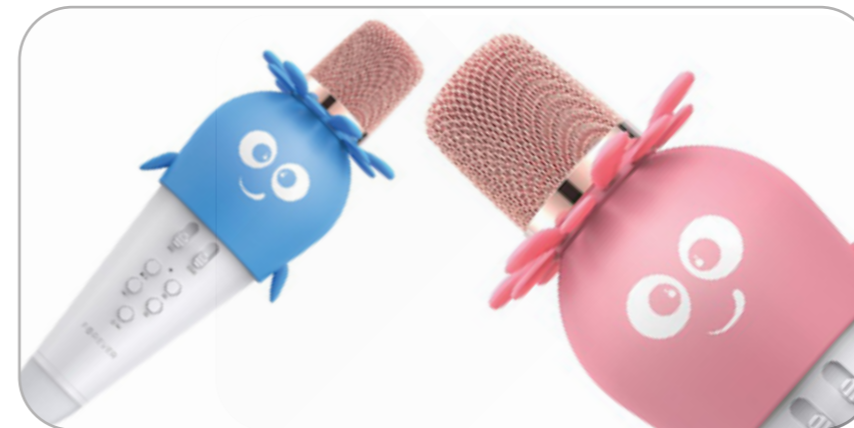

BLUETOOTH MICROPHONE WITH SPEAKER

Model: AMS-200
Index: GSM115308 ● GSM115307 ●