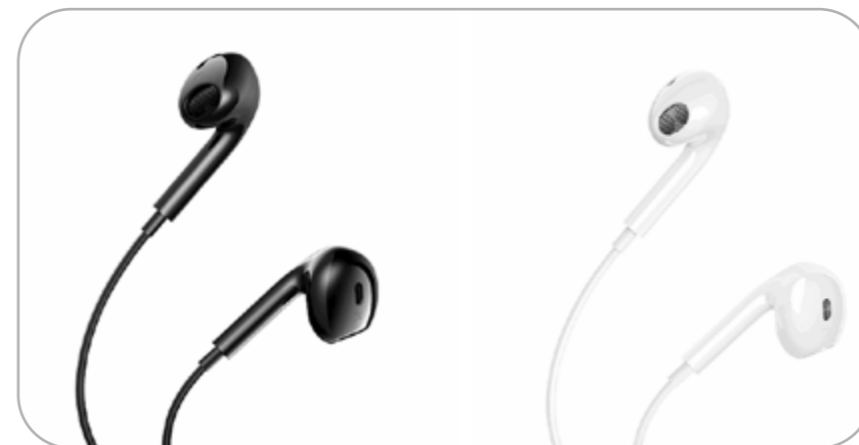

WIRED EARPHONES USB-C

Model: MXEP-04
Index: OEM0002420 ○ OEM0002421 ●