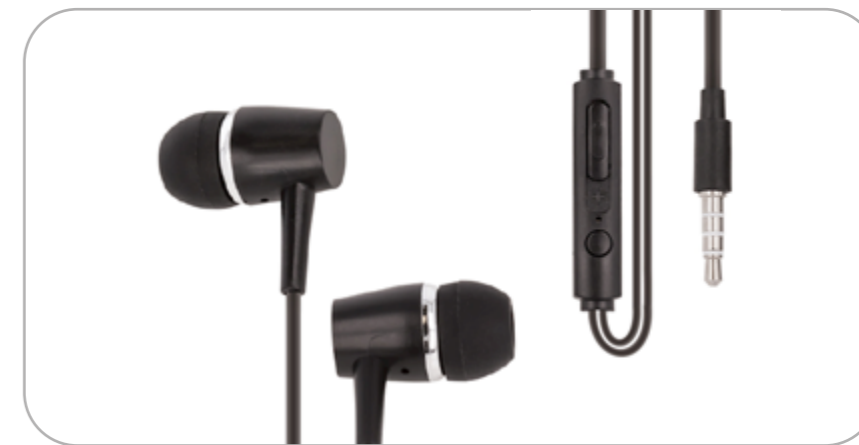

Model: MXBE-03 TWS  
Index: OEM0002336 ○

**BLUETOOTH EARPHONES**

Model: MXBE-04 TWS  
Index: OEM0002437 ●

**WIRED EARPHONES  
JACK 3,5 MM**

Model: MXEP-01  
Index: OEM001605 ○ OEM001604 ●

**WIRED EARPHONES  
JACK 3,5 MM**