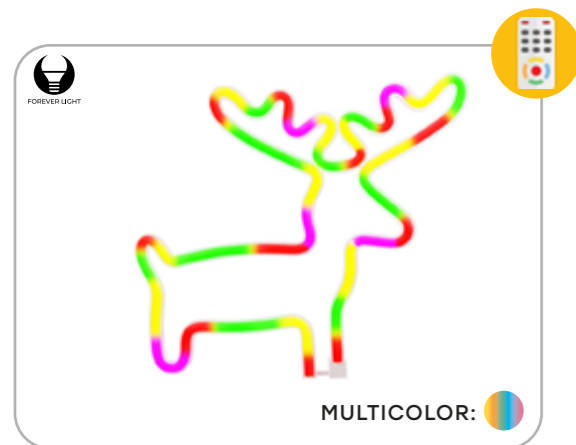

MULTICOLOR: ●

NEON LED MOOSE

Model:FLNE12 Index:RTV100229