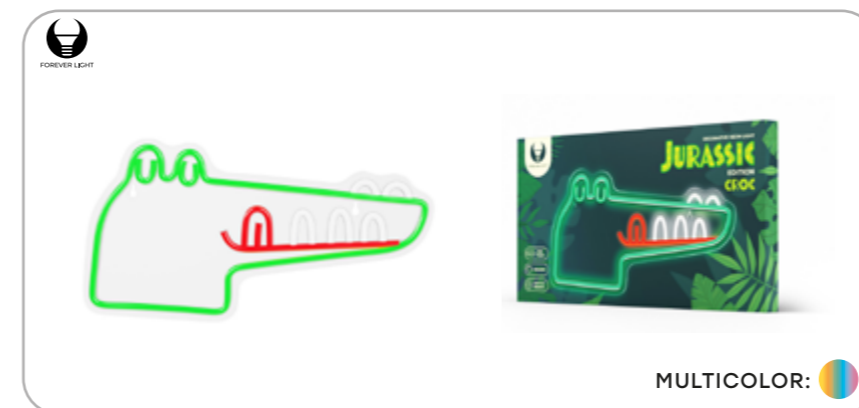

NEON LED CROCO PLEXI

Model:FLNJ03 Index:RTV100443