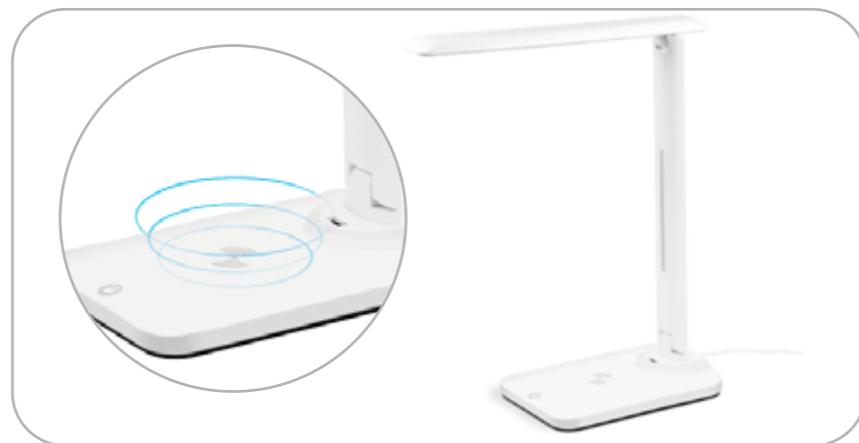

**LAMP WITH INDUCTIVE CHARGER**

Model: IL-01 Index: GSM117328 ○

**PENDRIVE 8 GB CUCUMBER**

Model: PND-04  
Index: GSM117775 ●

**PENDRIVE 8 GB PEPPER**

Model: PND-05  
Index: GSM117776 ●●

**PENDRIVE 8 GB EGGPLANT**