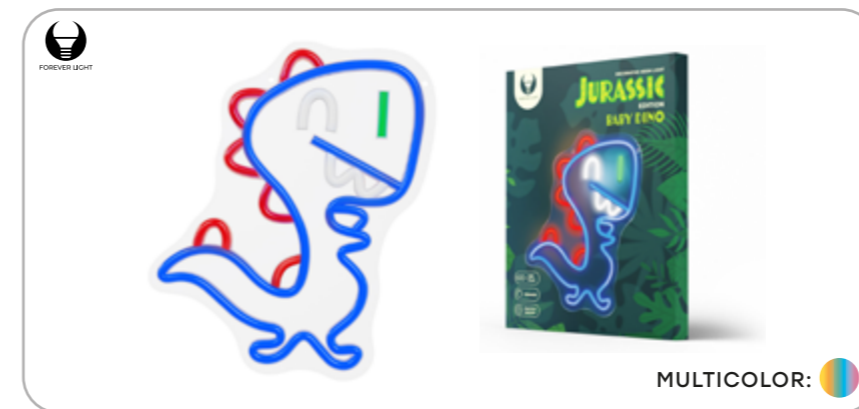

NEON LED BABY DINO PLEXI

Model:FLNJ01 Index:RTV100441