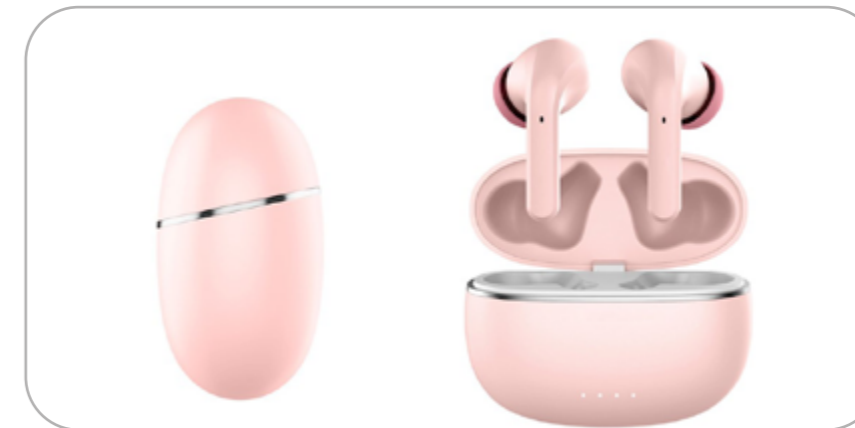

BLUETOOTH ANC EARPHONES

Model: TWE-210
Index: GSM114781 ●