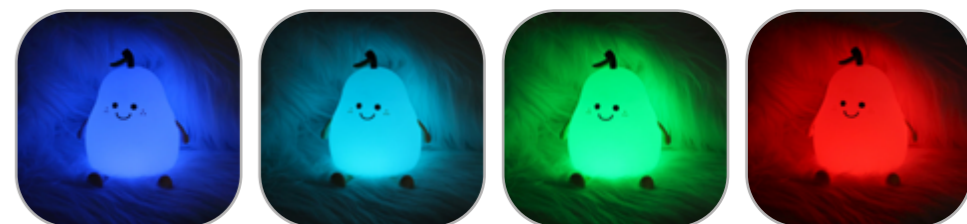

**LED NIGHT LAMP  
LAZY DUCK**  
Model: FNL-01  
Index: RTV100455

**LED NIGHT LAMP  
LUCKY PEAR**  
Model: FNL-02  
Index: RTV100456

PINK: ●

**NEON LED UNICORN**

Model:FLNE01 Index:RTV100212

PINK: ●

**NEON LED CAT**