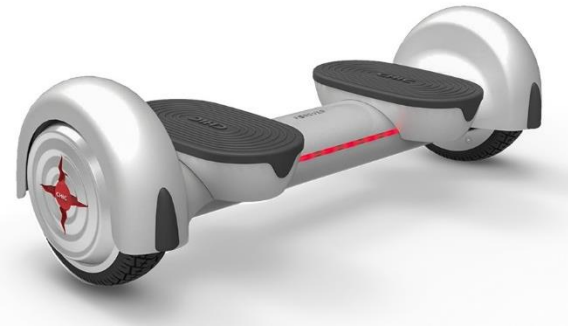

FOREVER

FEATURES

Anty-slip overlays

Durable aluminum housing

LED lighting

Engine protection

Water resistant

CHECK

95,90 EUR

GSM042256
GSM042257

SELF-BALANCING
SCOOTER

Forever CHIC 6,5''