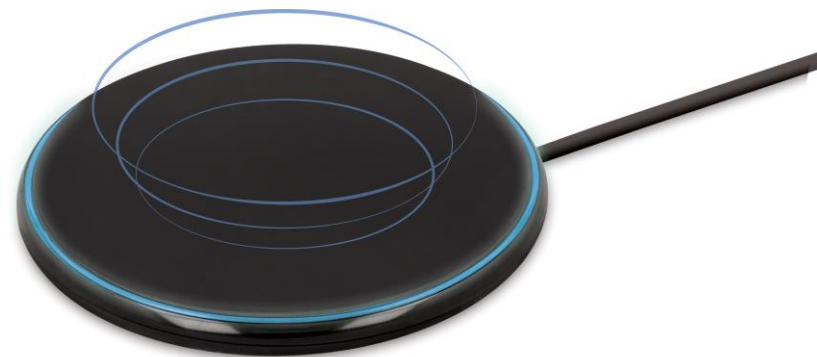

setty

INDUCTIVE CHARGER

FEATURES AND ADVANTAGES

The charger is incredibly light and thick

Blue highlight is it's additional advantage

Input voltage: 5V DC 1,5A

Micro USB cable in the set

CHECK

€ 2,32