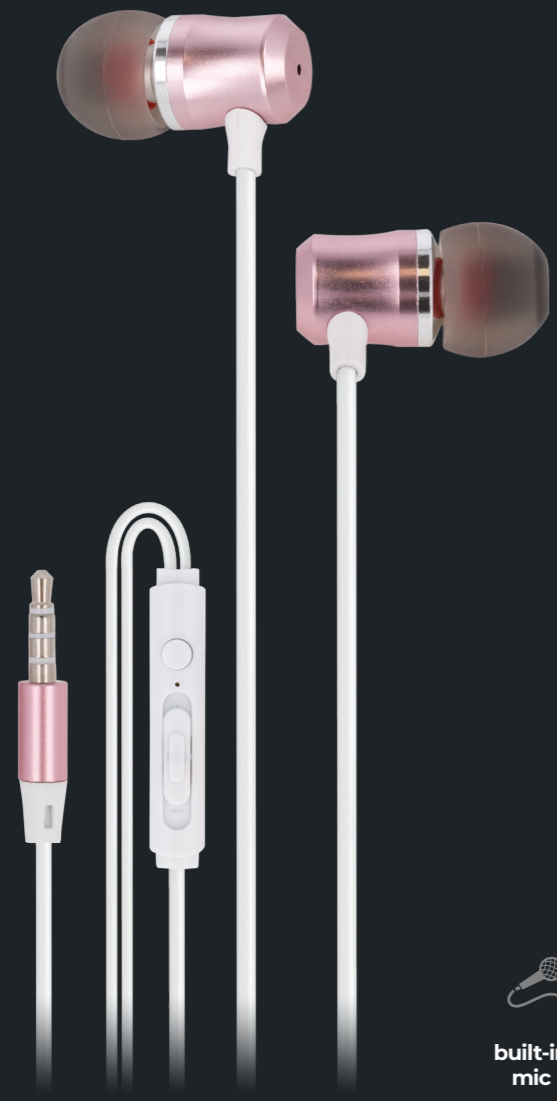

# EARPHONES

MXEP-01

extra eartips 3.5 mm audio jack

**WIRED EARPHONES**  
- **BLACK** OEM001604  
- **WHITE** OEM001605

MXEP-02

volume control 3.5 mm audio jack

extra eartips built-in mic

**WIRED EARPHONES**  
- **BLACK** OEM001607  
- **WHITE** OEM001606

# EARPHONES

-  volume control
-  metal finishes
-  built-in mic
-  extra eartips
-  3.5 mm audio jack

**WIRED EARPHONES**  
- ROSE-GOLD OEM001609

MXEP-03