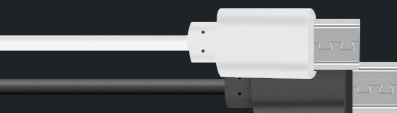

**MICRO-USB
USB CABLE**
- WHITE OEM001509
- BLACK OEM001644

1A
micro-USB amperage

**MICRO-USB
USB CABLE**
- WHITE OEM001512
- BLACK OEM001646

2A
micro-USB amperage

**MICRO-USB
USB CABLE**
- WHITE OEM001515

3A
micro-USB amperage