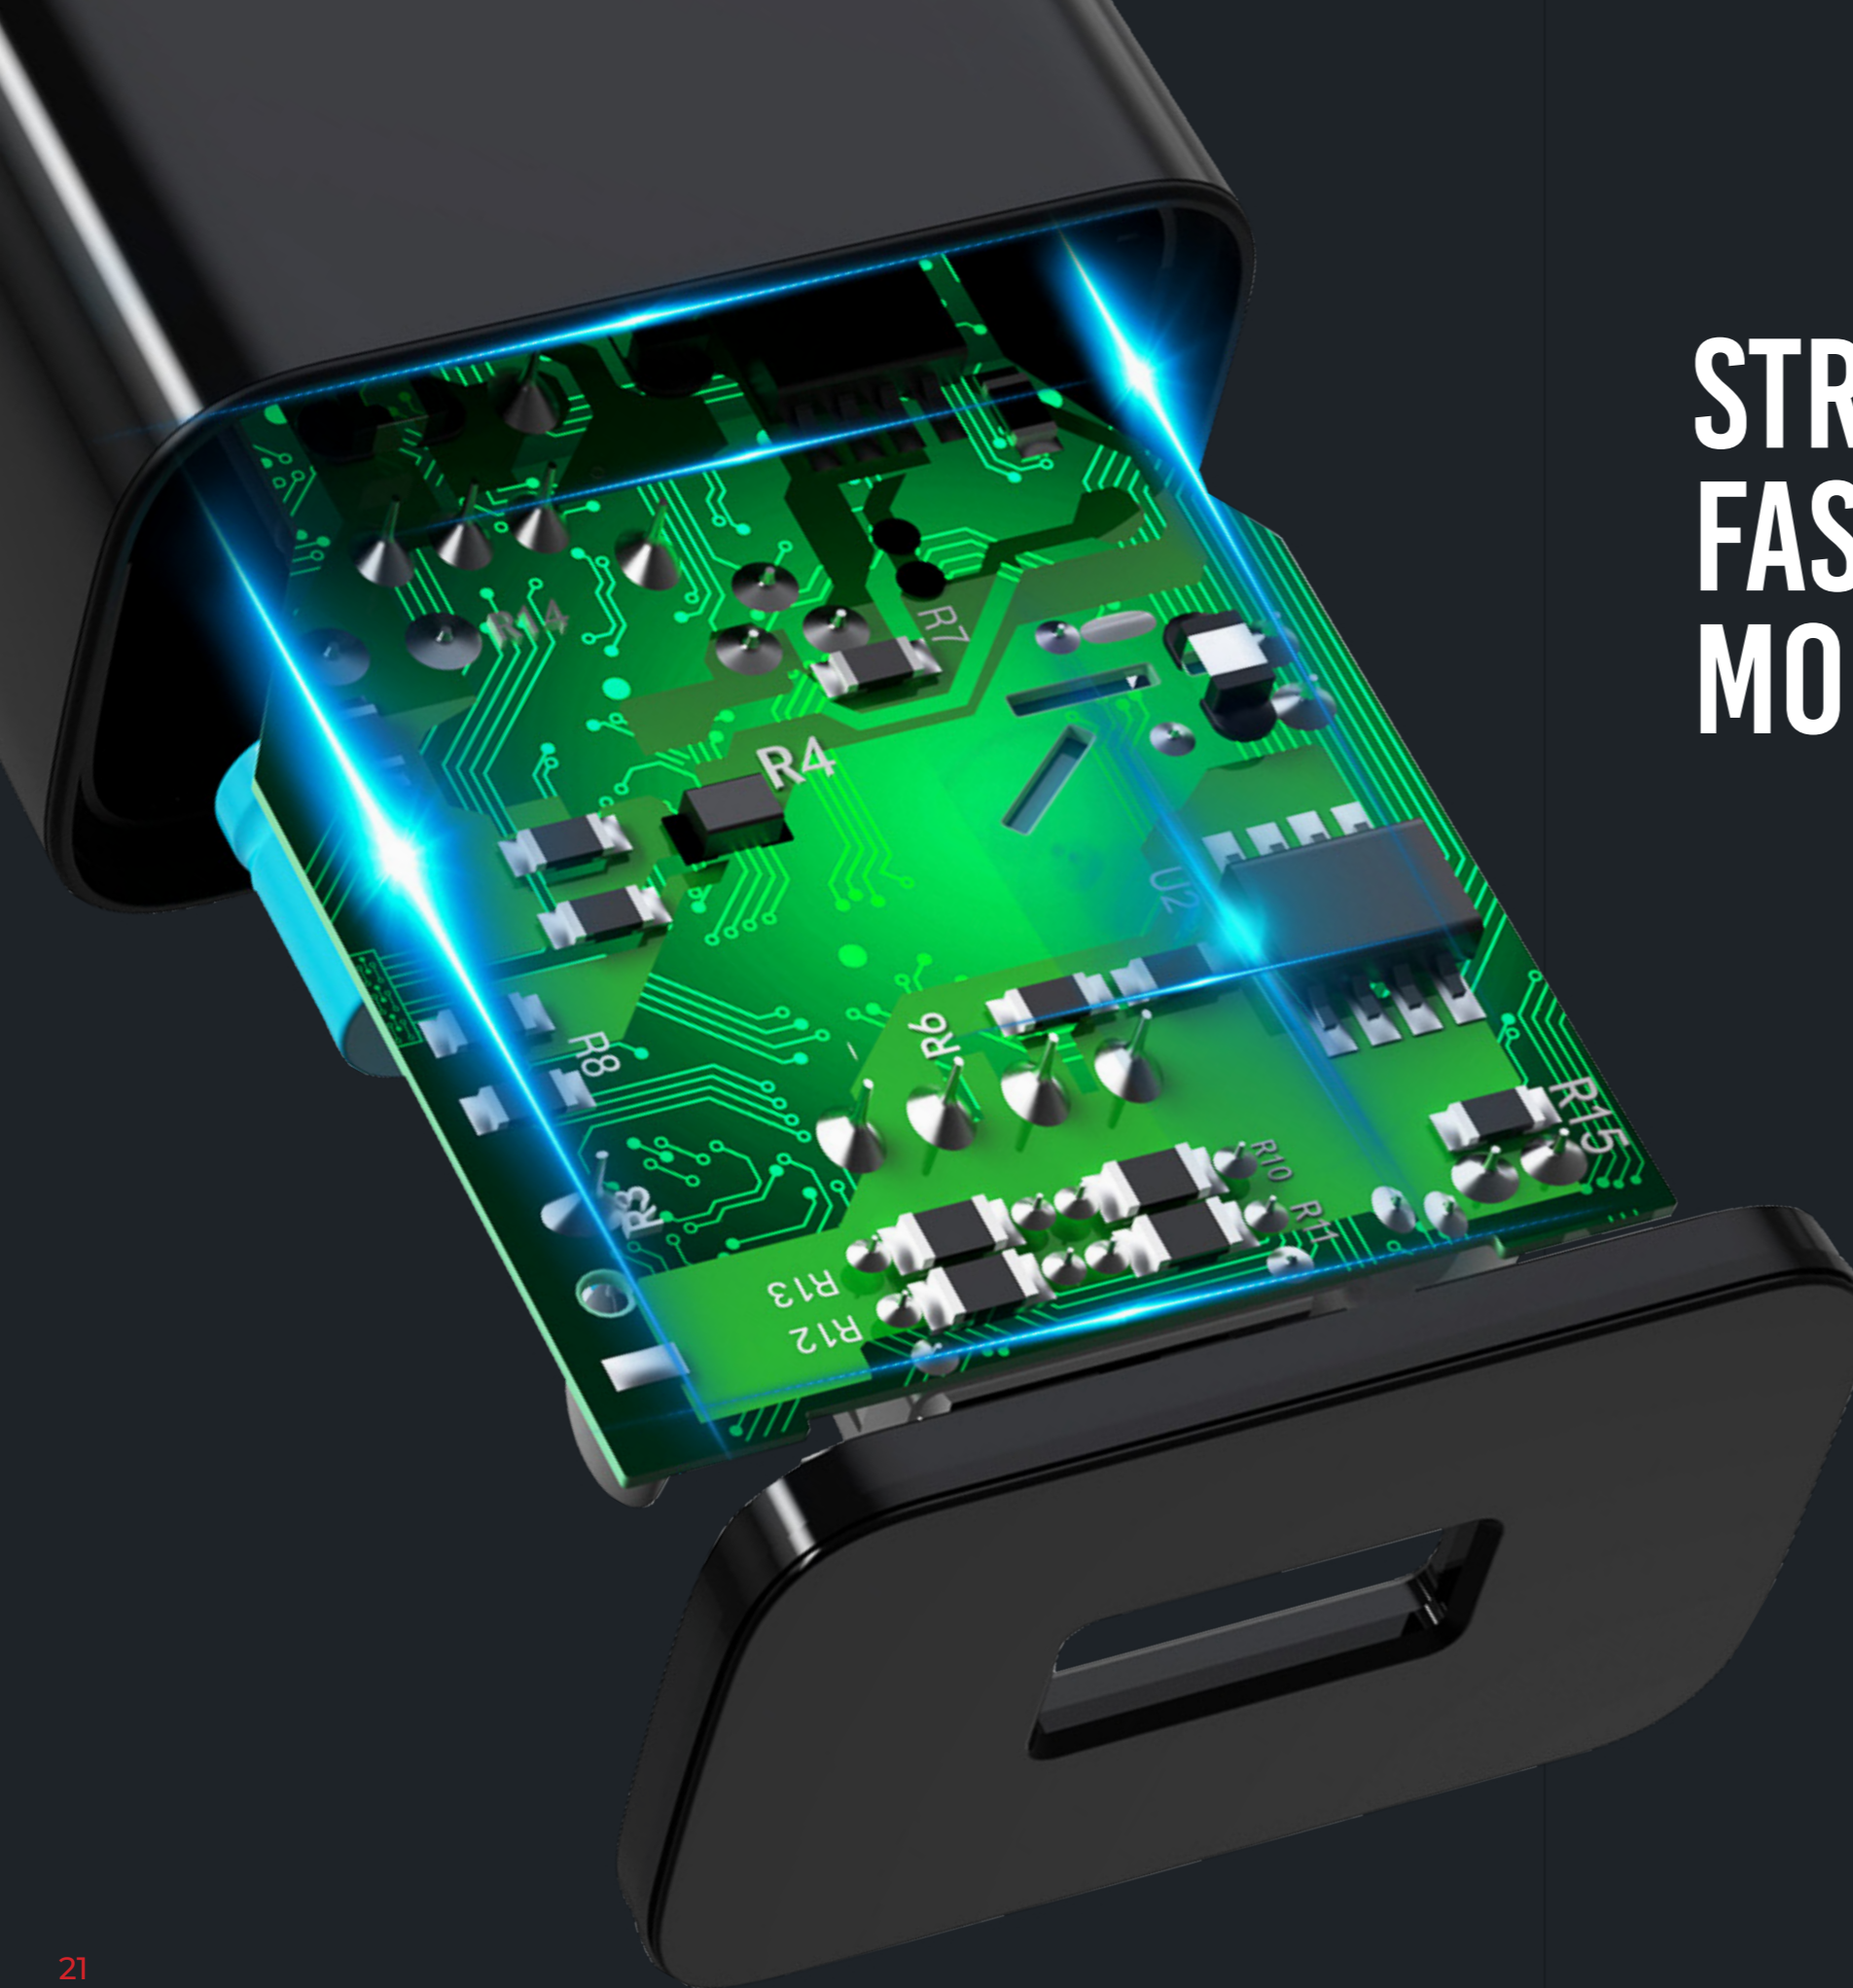

STRONGER.
FASTER.
MORE.