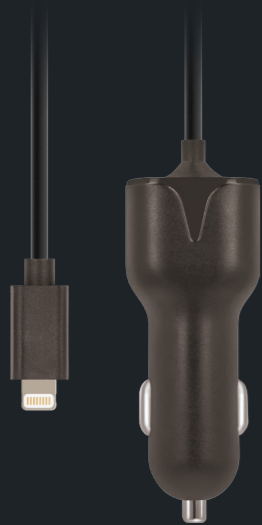

# CAR CHARGERS WITH BUILT-IN CABLE

MXCC-02

universal use

fast charging

CHARGER + 8-PIN CABLE  
OEM001661

8-pin 2.1A 1M  
apmerage cable length

CHARGER + TYPE-C CABLE  
OEM001660

type-C 2.1A 1M  
apmerage cable length

CHARGER + MICRO USB CABLE  
OEM001659

micro-USB 2.1A 1M  
apmerage cable length

# CAR CHARGER FOR PASSENGERS

MXCC-03

universal use

fast charge

**CHARGER**  
OEM001662

2 × USB

**5.4A**  
apmerage

**1.5M**  
cable length