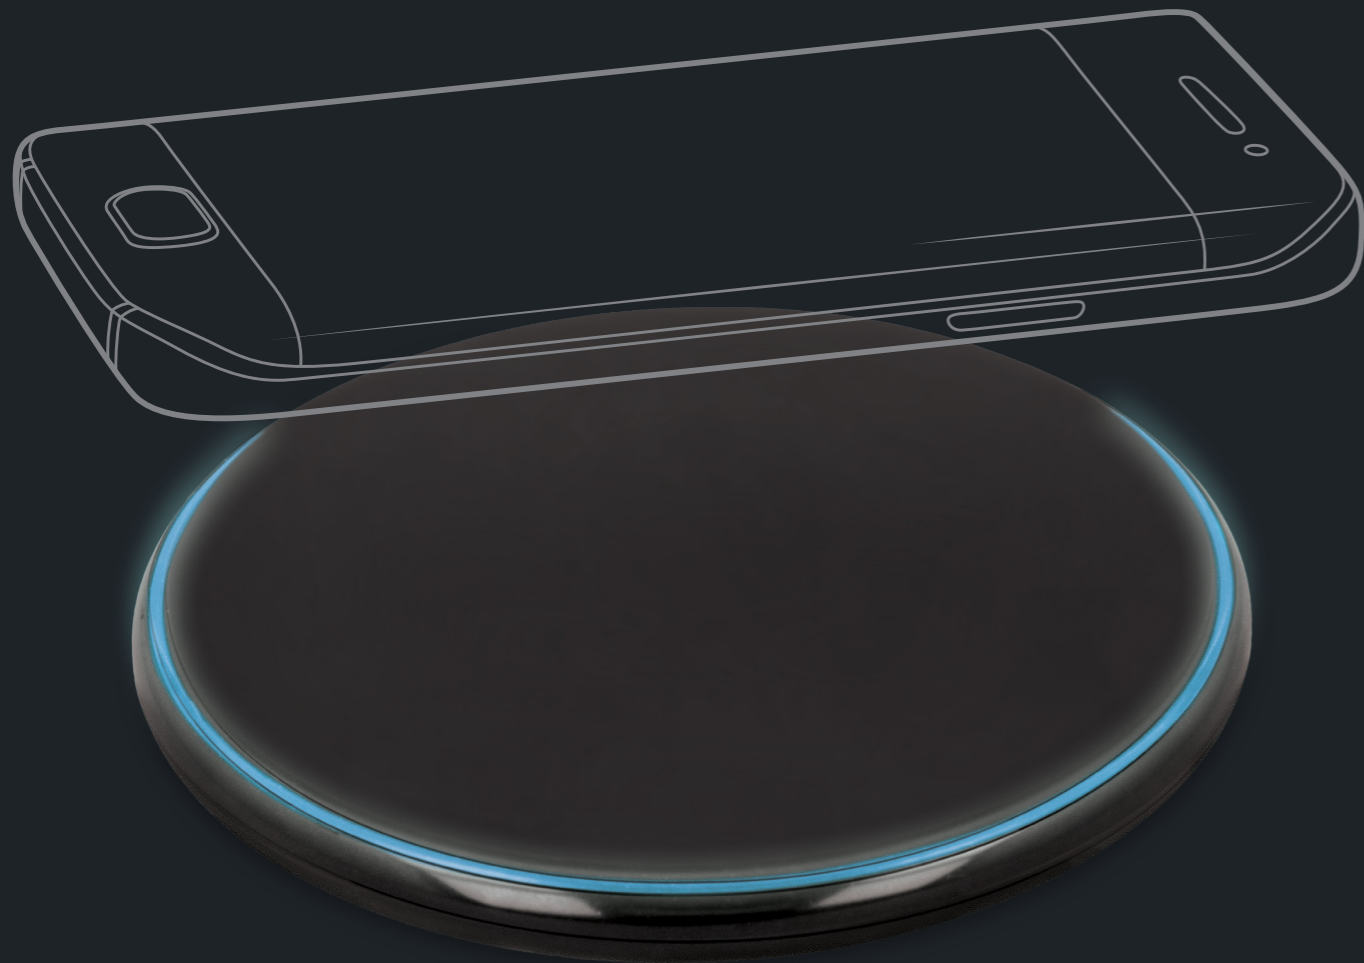

# WIRELESS CHARGER

MXWC-01

light and slim

microUSB  
cable included

1.2M  
cable length

1.5A  
apmerage

CHARGER  
MXWC-01