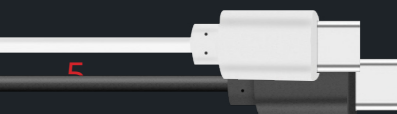

**TYPE-C
USB CABLE**
- WHITE OEM001510
- BLACK OEM001645

1A
type-C amperage

**TYPE-C
USB CABLE**
- WHITE OEM001513
- BLACK OEM001647

2A
type-C amperage

**TYPE-C
USB CABLE**
- WHITE OEM001516

3A
type-C amperage