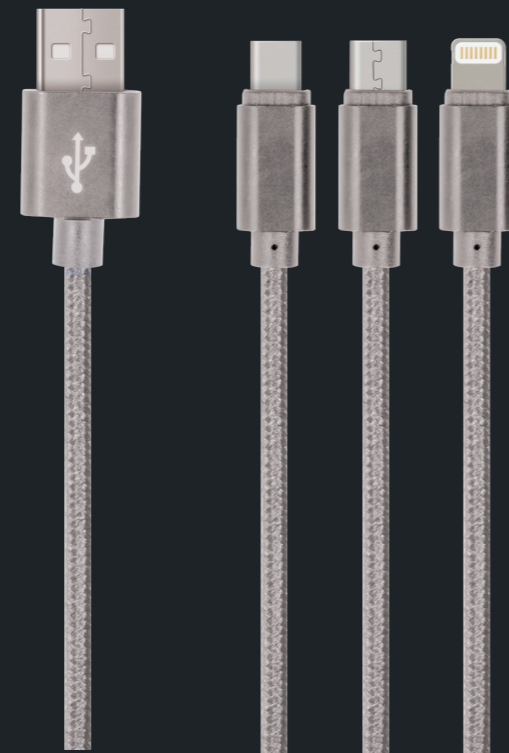

USB CABLES

1M

length

charging

8-PIN / MICRO-USB / TYPE-C
USB CABLE

- BLACK OEM001520

8-pin

micro-USB

type-C

2.1A

apmerage

8-PIN / MICRO-USB / TYPE-C
USB CABLE

- SILVER OEM001651

8-pin

micro-USB

type-C

2.1A

apmerage