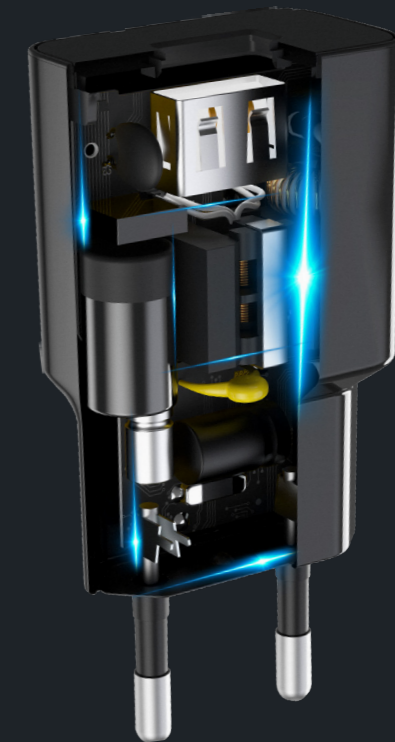

MaxLife products are designed to support everyday activities. It's a direct response to the daily needs of customers of all ages. Whether you're an adolescent who listens to music, or a frequent traveler, these products are designed for you. This is the base from which you must start, which will become an inseparable companion of your life. The brand is available in medium and large cities, has competitive price, is convenience. All that makes Maxlife your essential tool. It will allow you to focus on enjoying life more in the area you want.