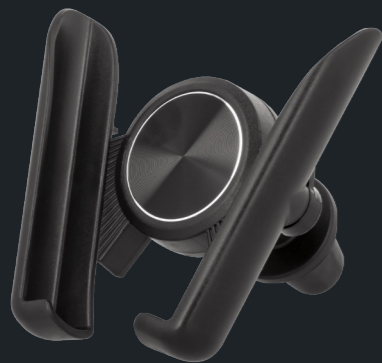

# CAR HOLDERS

MXCH-10

extendable  
arm

5.5 - 8.3 cm  
range

easy  
use

works with  
vent any type

**VENT HOLDER**  
OEM001523

MXCH-14

automatic  
lock

6,5-8 cm  
range

easy  
use

works with  
vent any type

**GRAVITATIONAL VENT HOLDER**  
OEM001961

MXCH-11

metal  
plate

magnetic