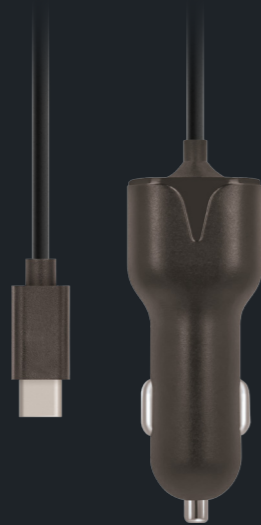

# CAR CHARGERS WITH BUILT-IN CABLE

MXCC-02

universal use

fast charging

CHARGER + 8-PIN CABLE  
OEM001661

8-pin 2.1A 1M  
apmerage cable length

CHARGER + TYPE-C CABLE  
OEM001660

type-C 2.1A 1M  
apmerage cable length

CHARGER + MICRO USB CABLE  
OEM001659

micro-USB 2.1A 1M  
apmerage cable length